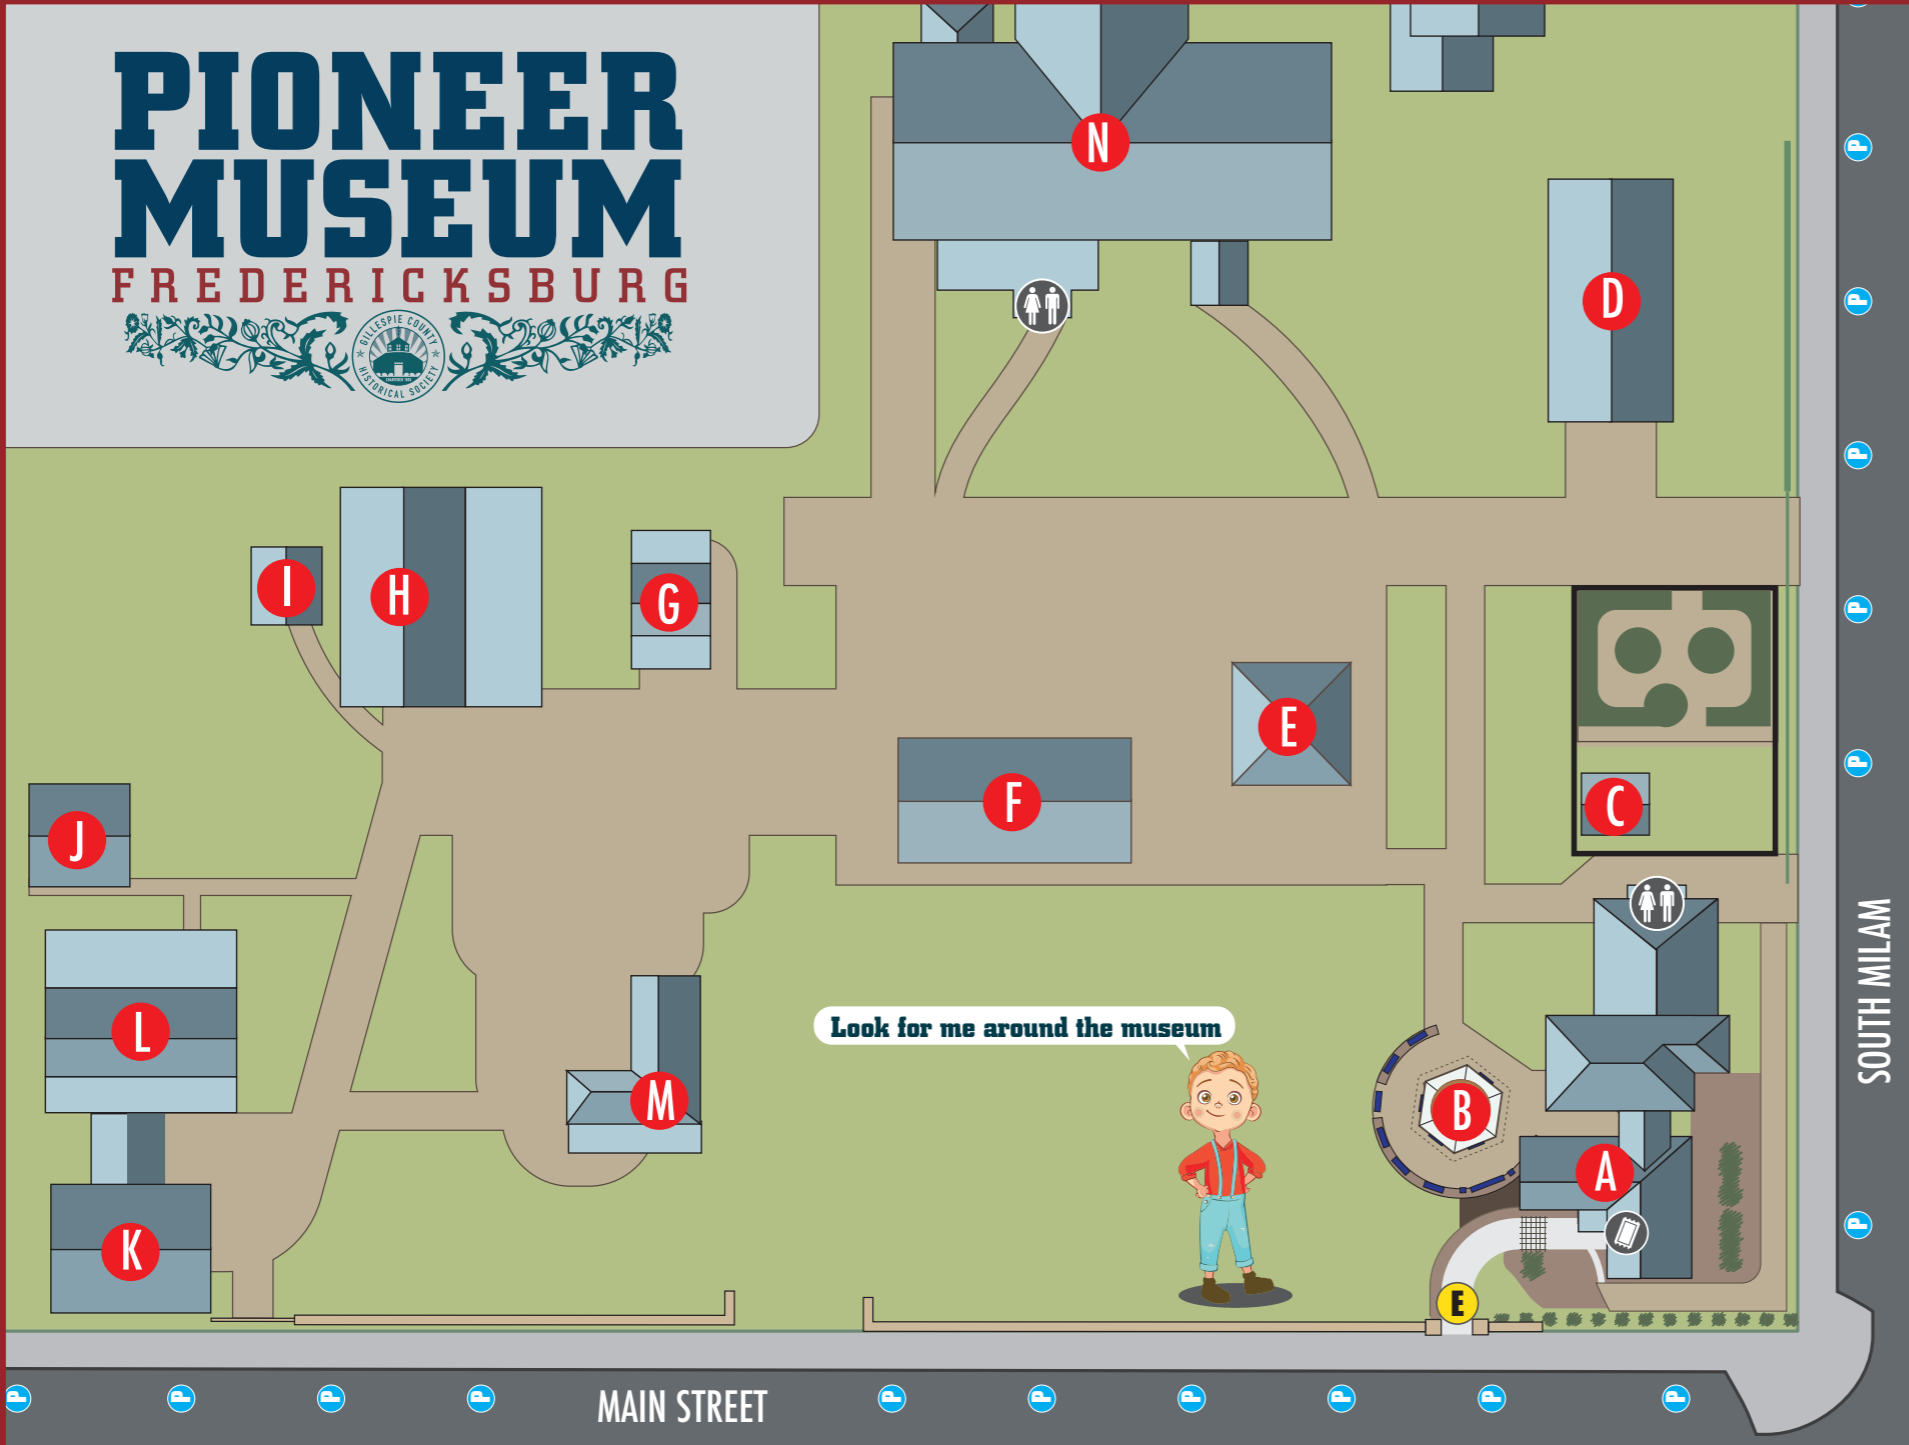

PIONEER MUSEUM

FREDERICKSBURG

- A** DAMBACH-BESIER HOUSE
WELCOME CENTER
 - B** ORIENTATION PLAZA
 - C** WEBER SUNDAY HOUSE
 - D** FREDERICKSBURG VFD MUSEUM
 - E** WHITE OAK SCHOOL
 - F** WAGON SHED
 - G** WALTON - SMITH LOG CABIN
 - H** KAMMLAH BARN
 - I** ARHELGER BATH HOUSE
 - J** KAMMLAH SMOKEHOUSE
 - K** KAMMLAH STORE
 - L** KAMMLAH HOUSE
 - M** FASSEL-ROEDER HOUSE
 - N** METHODIST CHURCH
"GCHS Office"
-
- E** ENTRANCE
 - RESTROOMS
 - TICKETS
 - P** PARKING